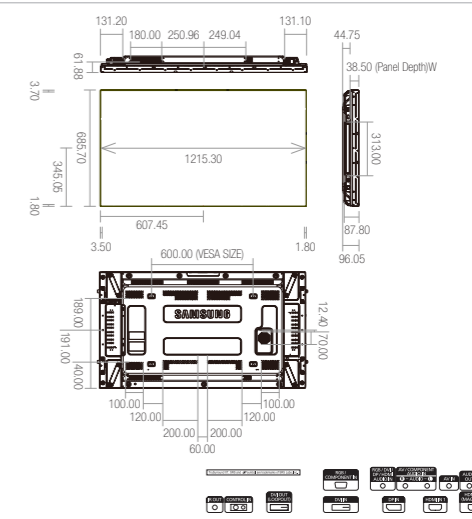

Specification

		UD55A	
Display Type	Size	55"	
	Resolution	1920 x 1080 (16:9)	
	Contrast Ratio	3500:1	
	Active Area	1209.6 x 680.4mm	
Electrical	Power	Type	Internal AC100~240V, 50/60Hz
		Max	250W
	Power Consumption	Type	225W
		Sleep Mode	less than 1W
		Off Mode	less than 1W
Mechanical	Dimension	Set	1261.3 x 686.1 x 96.0mm
		Package	1355.0 x 820.0 x 310.0mm
	Weight	Set	24kg
		Package	33kg
	VESA	600 x 400mm	

Dimension (mm)
UD55A (55")

SAMSUNG