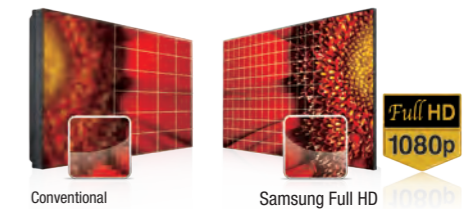

Key Features

Super Narrow Bezel

See images as they were meant to be seen

The super narrow bezel feature of the Samsung UD Series enables your content to shine through without any distractions or obstructions. At a mere 5.5mm, the thinnest bezel of the lineup allows you to create a nearly seamless viewing experience that can be as big as your imagination.

High Resolution

Present your content in Full HD

Leveraging the same imaging technology that's used in Samsung TVs, the UD Series produces images in Full HD for crystal-clear images at a larger-than-life scale. That means you don't have to worry about the quality of your images when displayed at much larger sizes. Just as long as the original image is high resolution, you can display content with full confidence.